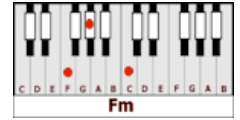

BABY I'M-A-WANT YOU – Bread (G)

CAPO 1ST FRET

GUITAR / KEYBOARD CHORDS:

Am=xo221o
A#m

Asus2=xo22oo
A#sus2

Bm7=x2o2o2
Cm7

C=x32o1o
C#

Em= o22ooo
Fm

G/G# Am/A#m Bm7/Cm7 C/C#
Baby, I'm-a want you...Baby, I'-a need you

OUTRO: **G/G# Am/A#m Bm7/Cm7 C/C#** (quick fade out)