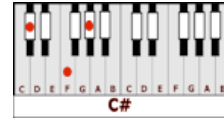

BABY I'M-A-WANT YOU – Bread (G)

CAPO 1ST FRET

GUITAR / KEYBOARD CHORDS:

Am=xo221o
A#m

Asus2=xo22oo
A#sus2

Bm7=x2o2o2
Cm7

C=x32o1o
C#

Em= o22ooo
Fm

Then you came along and made me laugh and made me
cry...

Am/A#m - Asus2/A#sus2 - Am/A#m - D7/D#7
You taught me why...

G/G# Am/A#m
Baby, I'm-a want you...Baby, I'-a need you
Bm7/Cm7 C/C#
...oh, it took so long to find you, baby

G/G# Am/A#m Bm7/Cm7 C/C#
Baby, I'm-a want you...Baby, I'-a need you

OUTRO: **G/G# Am/A#m Bm7/Cm7 C/C#** (quick fade out)