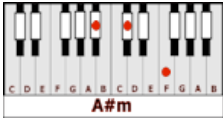

BABY I'M-A-WANT YOU – Bread (G)

CAPO 1ST FRET

GUITAR / KEYBOARD CHORDS:

Am=xo221o
A#m

Asus2=xo22oo
A#sus2

Bm7=x2o2o2
Cm7

C=x32o1o
C#

Em= o22ooo
Fm

G/G# Am/A#m Bm7/Cm7 C/C#
Baby, I'm-a want you...Baby, I'-a need you

OUTRO: **G/G# Am/A#m Bm7/Cm7 C/C#** (quick fade out)